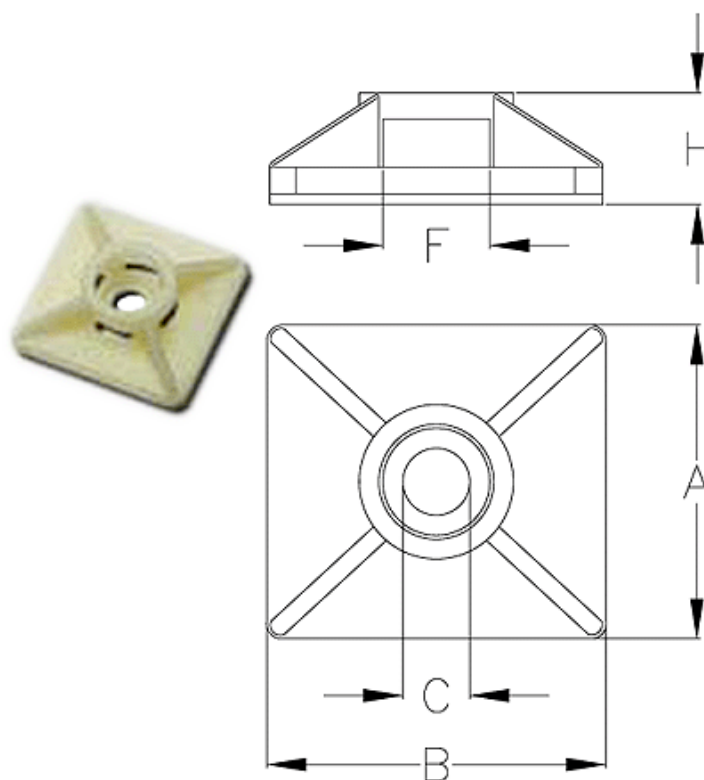

# Data Sheet

Article number: 19954753MVE  
Description: Two way mounting base, Black  
Type 54753MVE

## Measures

A	= 27
B	= 27
C	= 4.8
F	= 6
H	= 6.5
Quantity	= 100
Width	= 4.8